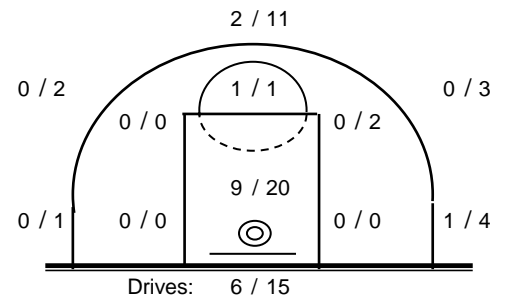

Starters- Subs ratio

Shot Chart

*Ranking= Pts+Rebs+As+St+B-Mished Shots-Tu (Time Played>7min.)

Offense Analysis

Play performance:

Against Defense Types:

Turnovers:

Fast breaks: