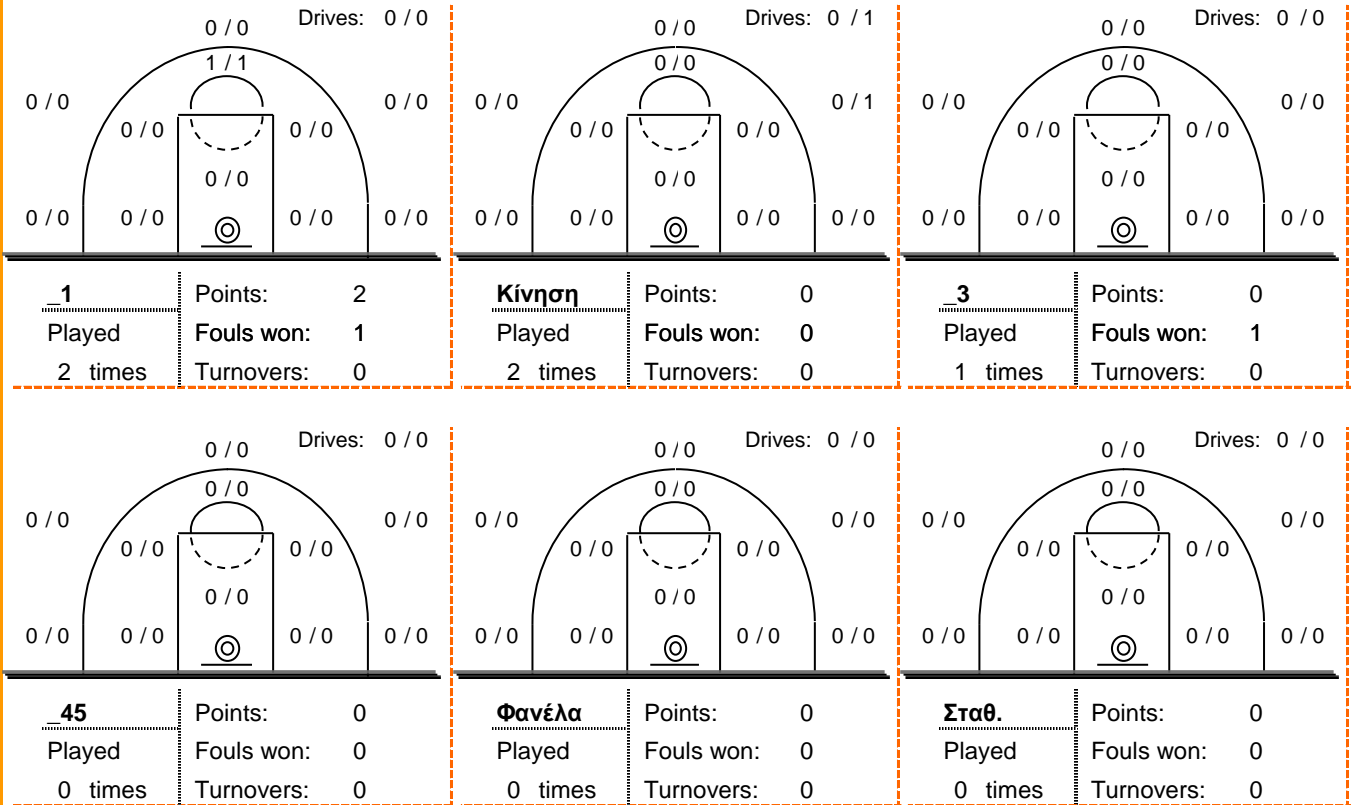

Starters- Subs ratio

Shot Chart

*Ranking= Pts+Rebs+As+St+B-Mished Shots-Tu (Time Played>7min.)

Offense Analysis

Play performance:

Against Defense Types:

Turnovers:

Fast breaks: